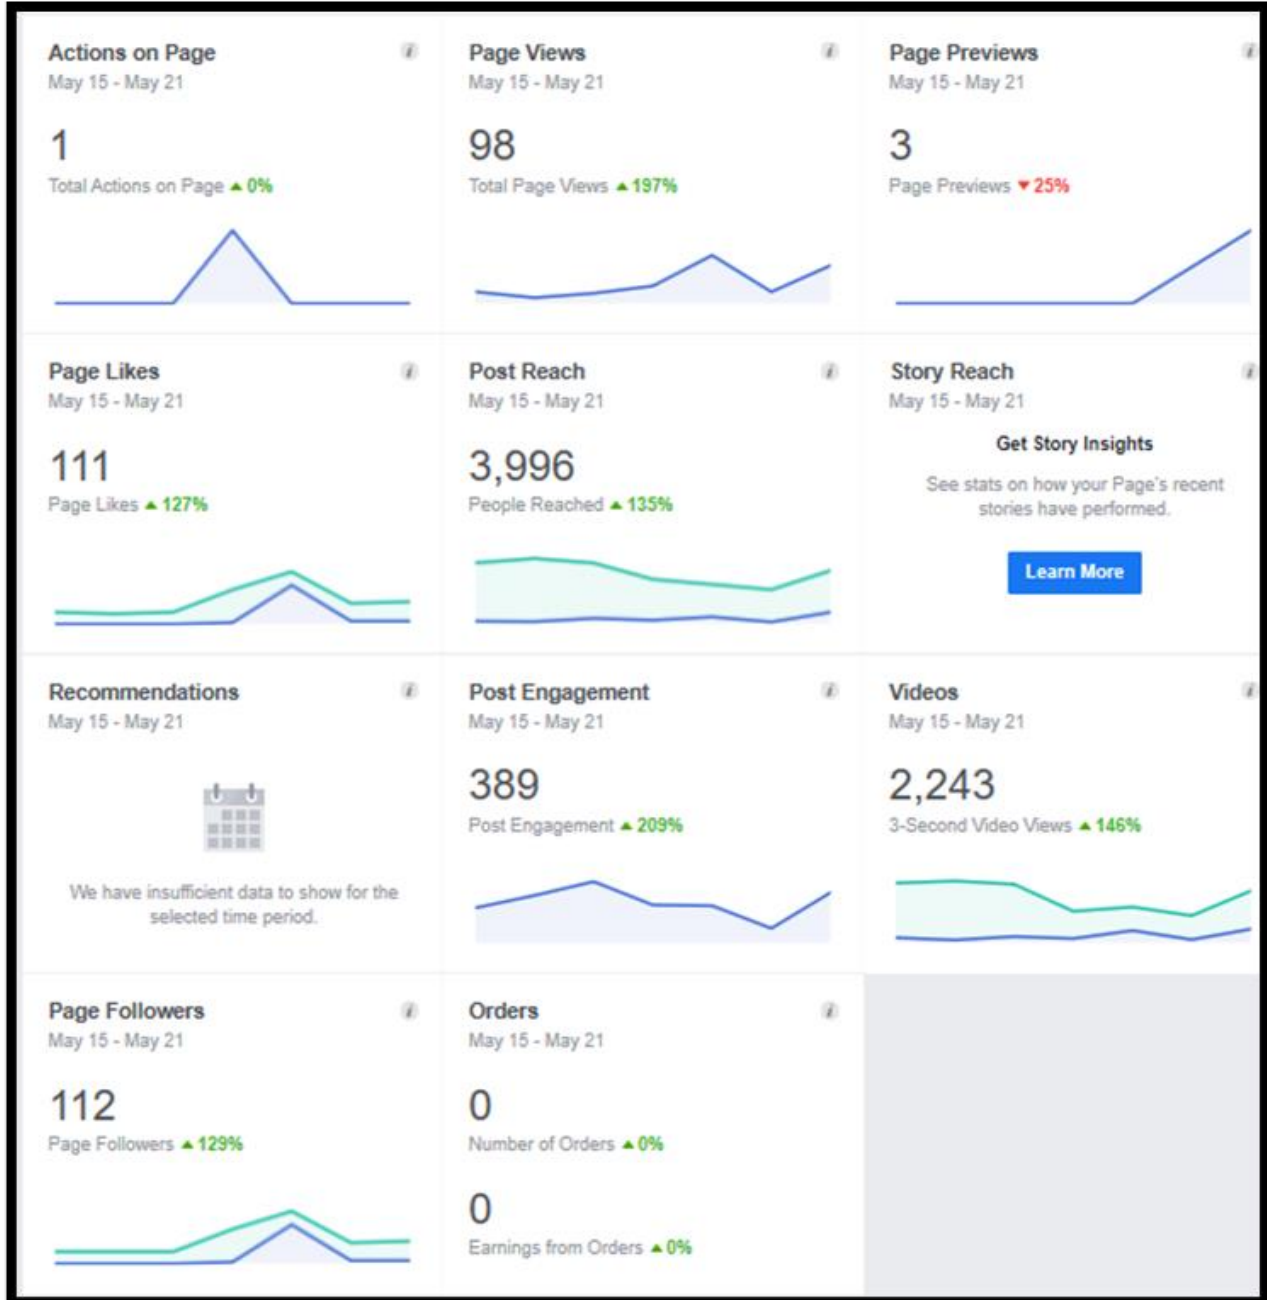

# Tommy Rice Social Media Weekly Report

Total Page Likes as of Today: 342

Post Reach is GREAT! Dark orange indicates paid promotion.

# Overview of Page Performance in the Last 7 Days

# Google Ads

Below are examples of what your Google Ad looks like. The most popular ad had over 3,000 impressions. Your campaign had a total of 9,033 impressions and 65 clicks to the website.

This screenshot shows a Google Ad for Tommy Rice Music. The ad is displayed on a tablet screen and includes the following text: "Tommy Rice Music | Songwriter and Author | Miss Her More Today", the URL "www.tommyricemusic.com", and a description: "A powerful testimony of how one couple of faith handled a devastating terminal illness. Get your copy of the book today." Below the ad, a table provides performance metrics.

Ad	Impressions	Clicks	CTR
Enabled	3,164	22	0.70%

This screenshot shows another Google Ad for Tommy Rice Music. The ad is displayed on a tablet screen and includes the following text: "Tommy Rice Music | Battling Terminal Illness | Country, Christian, & Gospel", the URL "www.tommyricemusic.com", and a description: "Tommy Rice is a native of Alabama, who currently lives in Mississippi. Tommy's songs come from the heart and express his love of his wife, Deborah." Below the ad, a table provides performance metrics.