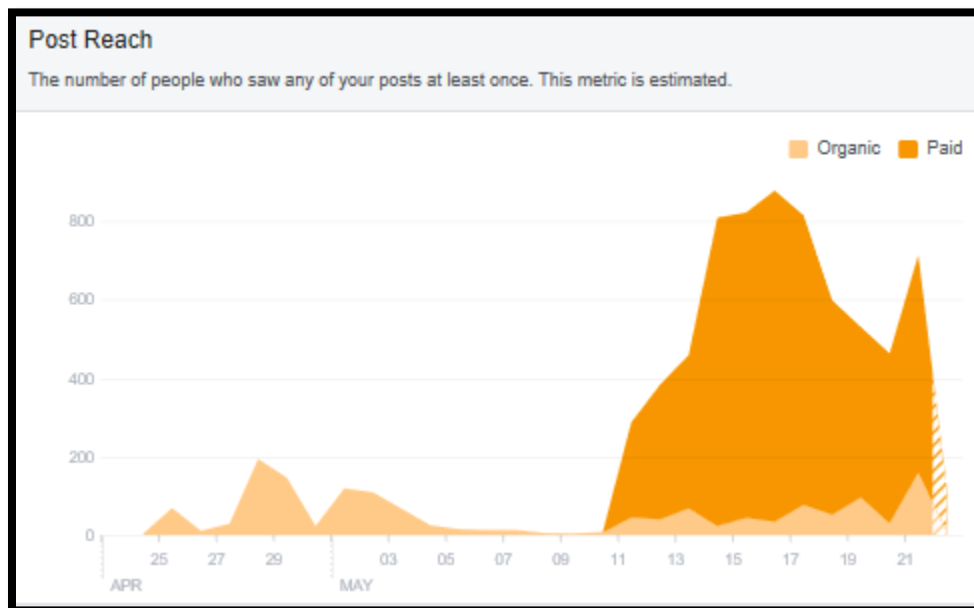

# Tommy Rice Social Media Weekly Report

Total Page Likes as of Today: 342

Post Reach is GREAT! Dark orange indicates paid promotion.

# Overview of Page Performance in the Last 7 Days

# Google Ads

Below are examples of what your Google Ad looks like. The most popular ad had over 3,000 impressions. Your campaign had a total of 9,033 impressions and 65 clicks to the website.

This screenshot shows a Google Ad for Tommy Rice Music. The ad is displayed on a tablet screen and includes the following text: "Tommy Rice Music | Songwriter and Author | Miss Her More Today", the URL "www.tommyricemusic.com", and a description: "A powerful testimony of how one couple of faith handled a devastating terminal illness. Get your copy of the book today." Below the ad, a table provides performance metrics.

Ad	Impressions	Clicks	CTR
Enabled	2,705	21	0.78%